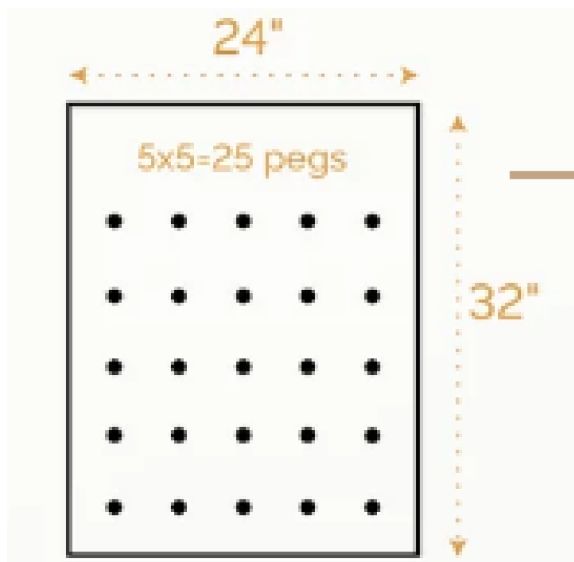

DESSERT CART

DONUT WALL
24"W X 32" T
Holds 25 Donuts
\$75